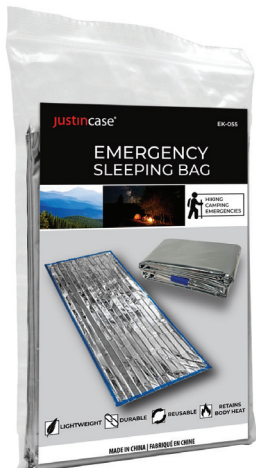

EMERGENCY SLEEPING BAG IN POLYBAG EK-055

Utilizing reflective materials for insulation, it harnesses the body's radiant energy to sustain heat. Additionally, it prevents convective heat loss by shielding against wind. Crafted from Mylar, this sleeping bag features compactness and lightness, coupled with waterproof and windproof qualities, rendering it an ideal inclusion in any 72-hour survival kit. Generously sized at 38" x 76.5", it offers ample coverage, while its reflective and lightweight design enhances its utility.

QTY	50	100	250	500	1000
	$7.95	$7.70	$7.50	$7.25	$6.95 5C

Set-Up Charge: $60(g) full colour insert card.