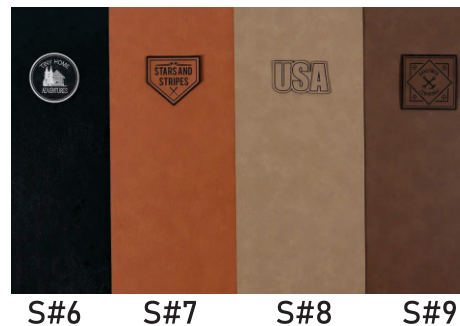

Patches made in house 

**Laser Engraved Faux Leather Patches**

Patch production turnaround 4-7 business days from order approval

SQ INCH	QTY				
	50-99	100-249	250-499	500-999	1000+ upon quote
2.25"	\$2.48	\$1.77	\$1.36	\$1.23	
4.00"	\$2.98	\$2.27	\$1.82	\$1.72	
6.25"	\$3.57	\$3.03	\$2.62	\$2.05	
9.00"	\$4.37	\$3.51	\$2.81	\$2.18	
12.25"	\$4.90	\$3.63	\$2.95	\$2.32	
16.00"	\$5.18	\$3.92	\$3.30	\$2.67	

**AVAILABLE COLOURS**

*Your Decorating Specialist*

Patches made in house 

**Laser Engraved Real Leather Patches**

Patch production turnaround 4-7 business days from order approval

SQ INCH	QTY				
	50-99	100-249	250-499	500-999	1000+ upon quote
2.25"	\$3.56	\$2.58	\$1.98	\$1.77	
4.00"	\$4.28	\$3.28	\$2.68	\$2.48	
6.25"	\$5.13	\$4.37	\$3.79	\$2.97	
9.00"	\$6.30	\$5.09	\$4.04	\$3.18	
12.25"	\$7.09	\$5.27	\$4.25	\$3.34	
16.00"	\$7.45	\$5.64	\$4.77	\$3.88	

**AVAILABLE COLOURS**

L#1                      L#2                      L#3

*Your Decorating Specialist*